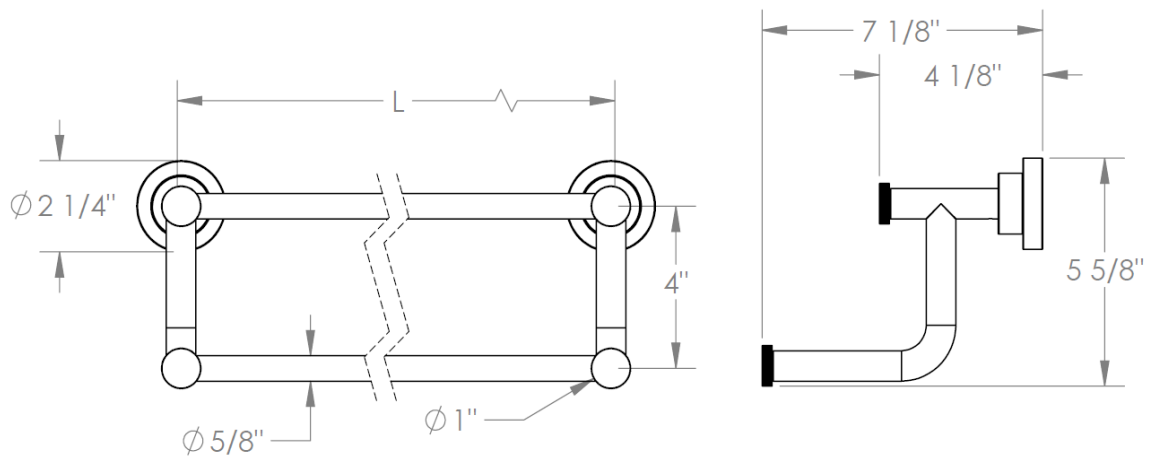

**111-0.2, 111-0.2A, 111-0.2B**  
Towel Bar

Model No.	Dimension of L
111-0.2	18"
111-0.2A	24"
111-0.2B	30"

**WATERMARK DESIGNS 8/10/2015**